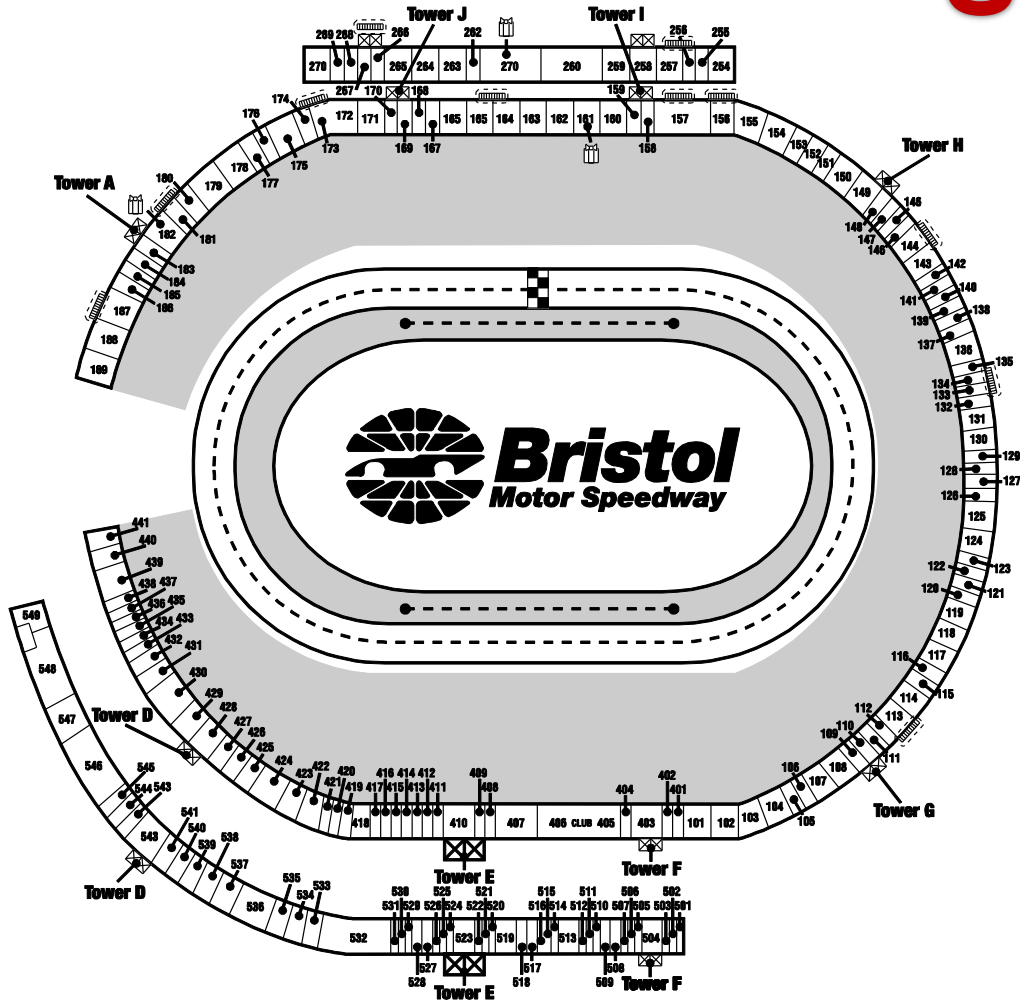

Suite Map

KEY

Emergency Exit

Elevators

Gift Shop

Parking Map