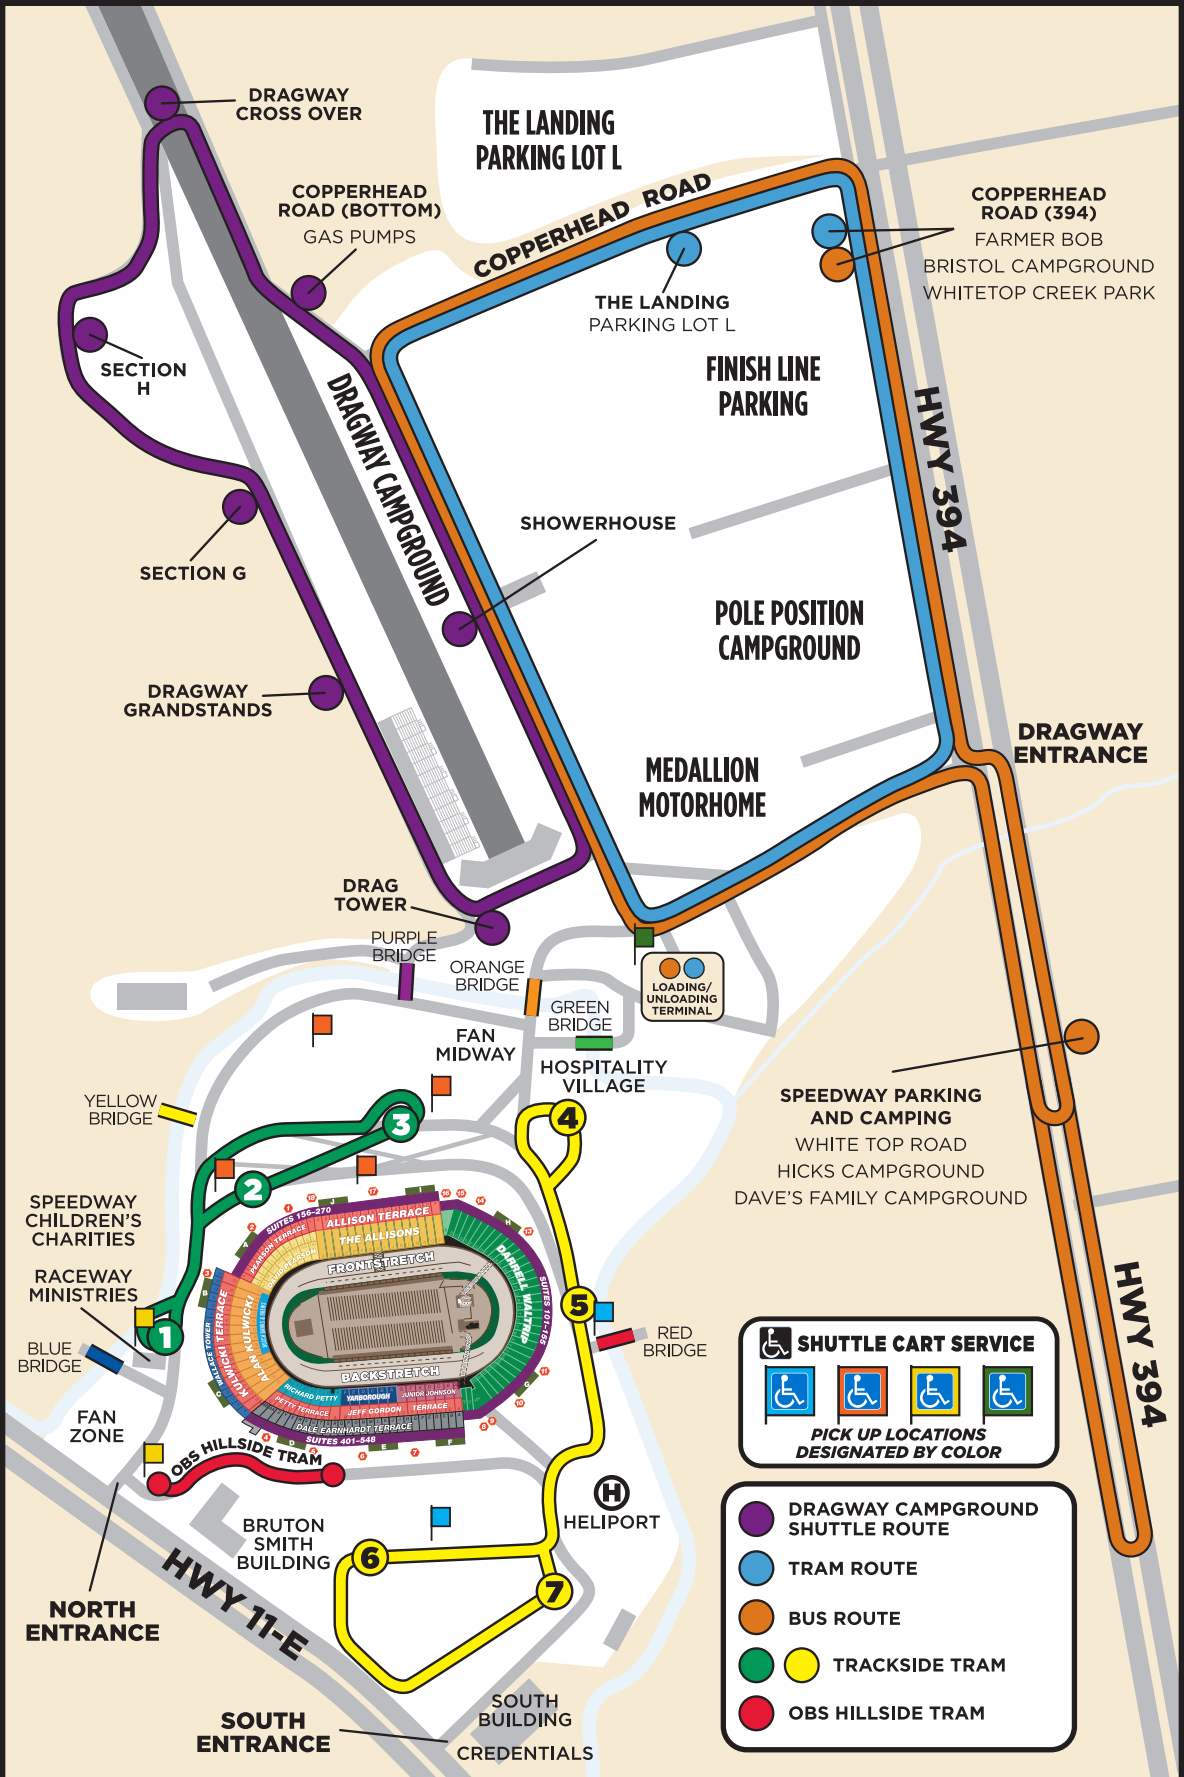

# BMS TRANSPORTATION SYSTEM MAP

**SHUTTLE CART SERVICE**

PICK UP LOCATIONS DESIGNATED BY COLOR

- DRAGWAY CAMPGROUND SHUTTLE ROUTE
- TRAM ROUTE
- BUS ROUTE
- ● TRACKSIDE TRAM
- OBS HILLSIDE TRAM

## GREEN LINE

- 1** Gates 3 and 4  
Kulwicki and Wallace Grandstands  
Earhart Campgrounds  
Fan Zone  
Blue Bridge  
North Entrance - Highway 11-E
- 2** Gates 1, 2, 13, 15, 16, 17 and 18  
Allison, Kulwicki and Pearson Grandstands
- Merchandise Midway  
Hospitality Village  
Dragway Campgrounds  
Orange Bridge  
Yellow Bridge  
Dragway Entrance - Hwy 394
- 3** Merchandise Midway  
Hospitality Village  
Dragway Campgrounds  
Orange Bridge  
Yellow Bridge  
Dragway Entrance - Hwy 394

## RED LINE

OBS Hillside - Service Top to Bottom

## YELLOW LINE

- 4** Gates 13, 15, 16, 17 and 18  
Allison and Waltrip Grandstands  
Merchandise Midway  
Hospitality Village  
Dragway Campgrounds  
Orange Bridge  
Dragway Entrance - Highway 394
- 5** Gate 13  
Waltrip Grandstand  
All-American and Red Barn Campgrounds  
Red Bridge
- Gates 5, 6, 7, 8 and 9  
Earnhardt, Gordon, Johnson,  
Petty, Waltrip and Yarborough Grandstands  
Bruton Smith Building-Speedway Offices  
Main Ticket Office  
Speedway World (Souvenir Store)  
Fan Zone
- 6** Gates 5, 6, 7, 8 and 9  
Earnhardt, Gordon, Johnson,  
Petty, Waltrip and Yarborough Grandstands  
Bruton Smith Building-Speedway Offices  
Main Ticket Office  
Speedway World (Souvenir Store)  
Fan Zone
- 7** Gates 8, 9, 10 and 11  
Waltrip Grandstands  
South Building  
Garage Entrance  
NASCAR and BMS Credentials  
South Entrance - Highway 11-E