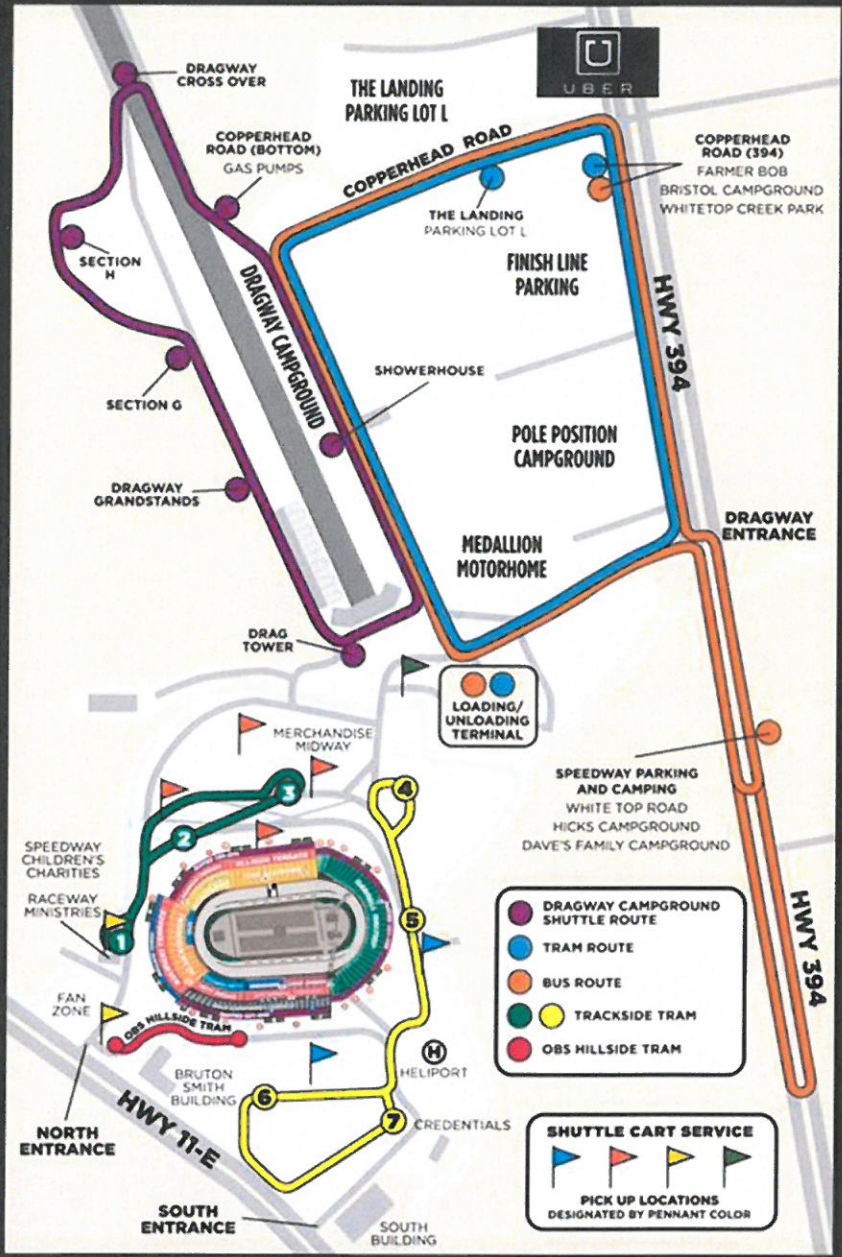

NOW AVAILABLE UBER RIDES TO & FROM BMS

ARRIVING: Upon arrival at the Uber Drop-Off location, guests can catch the BMS Tram Shuttle just across from the Uber Drop-Off Lot to take them to the Loading/Unloading Terminal.

DEPARTING: When departing BMS, Uber riders can board a BMS Tram Shuttle at the Loading /Unloading Terminal. This will take them to the BMS Tram Shuttle stop just across from the Uber Pick-Up Lot location.

BMS TRANSPORTATION SYSTEM MAP

GREEN LINE

- 1** Gates 3 and 4
Kulwicki and Wallace Grandstands
Earhart Campgrounds
Fan Zone
Blue Bridge
North Entrance - Highway 11-E
- 2** Gates 1, 2, 13, 15, 16, 17 and 18
Allison, Kulwicki and Pearson Grandstands
- 3** Merchandise Midway
Hospitality Village
Dragway Campgrounds
Orange Bridge
Yellow Bridge
Dragway Entrance - Hwy 394

RED LINE

OBS Hillside - Service Top to Bottom

YELLOW LINE

- 4** Gates 13, 15, 16, 17 and 18
Allison and Waltrip Grandstands
Merchandise Midway
Hospitality Village
Dragway Campgrounds
Orange Bridge
Dragway Entrance - Highway 394
- 5** Gate 13
Waltrip Grandstand
All-American and Red Barn Campgrounds
Red Bridge
- Gates 5, 6, 7, 8 and 9
Earnhardt, Gordon, Johnson, Petty, Waltrip and Yarborough Grandstands
Bruton Smith Building-Speedway Offices
Main Ticket Office
Speedway World (Souvenir Store)
Fan Zone
- 6** Gates 8, 9, 10 and 11
Waltrip Grandstands
South Building
Garage Entrance
NASCAR and BMS Credentials
South Entrance - Highway 11-E
- 7**